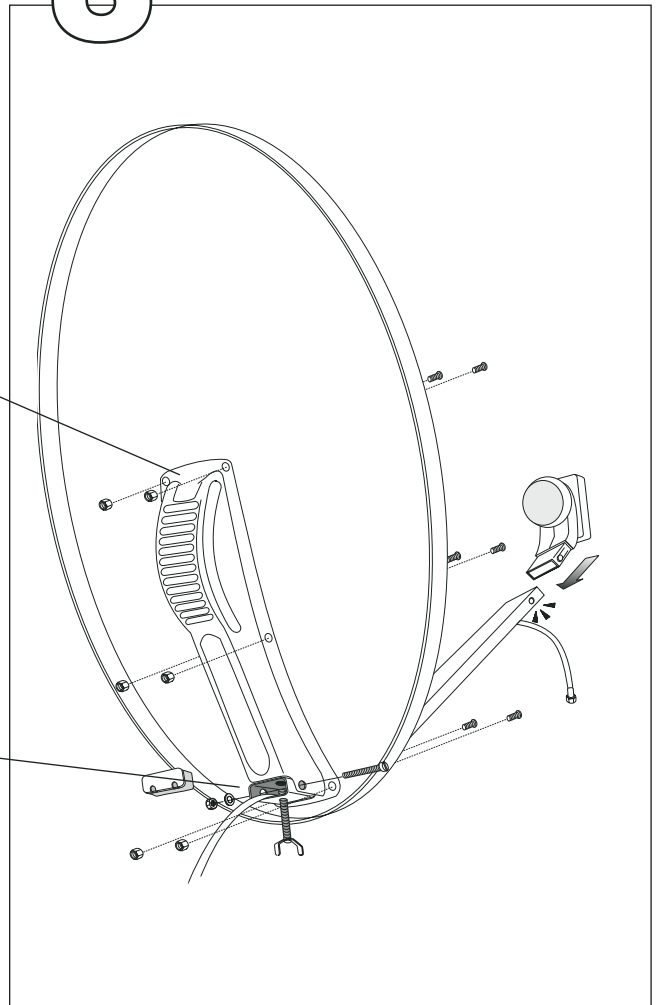


Triax

TD 110 dish

Assembly and mounting instructions
Montageanleitung
Notice de montage
Montagevejledning

1

2

3

4

5

Scale (Az) 150° 155° 160° 165° 170° 175° 180° 185°

Eutelsat
Satellite Position 10° East

Scale (Az) 155° 160° 165° 170° 175° 180° 185° 190°

Sirius
Satellite Position 5° East

Az 185° 190° 195° 200° 205°

Eutelsat - Thor
Satellite Position 1° West